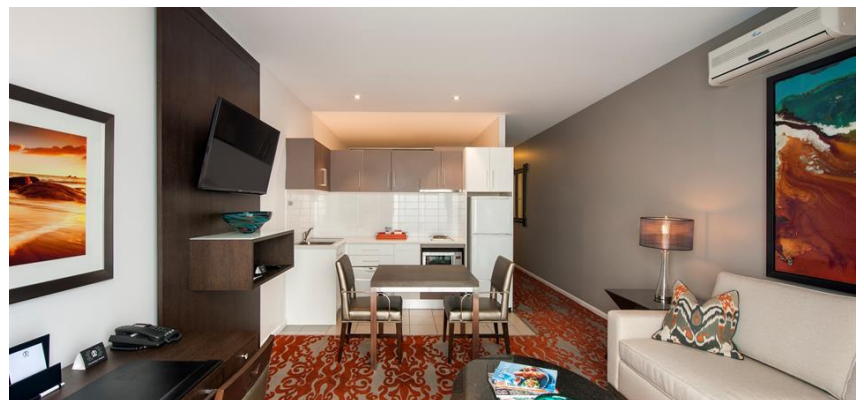

IHG Rewards Club Members: Eligible to receive member points during stay.

King Superior Room

Spacious King bed room featuring convenience and luxury.

\$280 per night (room only)

G-I-N & JBI 2019 Accommodation Webpage

IHG Rewards Club Members: Eligible to receive member points during stay.

Standard Room

Smart, modern and comfortable Queen Rooms.

\$165 per night (room only & complimentary Wi-Fi)

G-I-N & JBI 2019 Accommodation Webpage

One Bedroom Apartment

Spacious apartment with comfortable living area and access to the building facilities.

\$215 per night (room only)

G-I-N & JBI 2019 Accommodation Webpage

Oaks Horizon

104 North Terrace, Adelaide SA 5000

One Bedroom Deluxe Apartment

Newly refurbished apartments with luxury furnishings and generous separate living area.

\$199 per night (room only)

G-I-N & JBI 2019 Accommodation Webpage

Cancellations

NO ACCOMMODATION PAYMENTS WILL BE REFUNDED ON OR AFTER 25 September 2019.