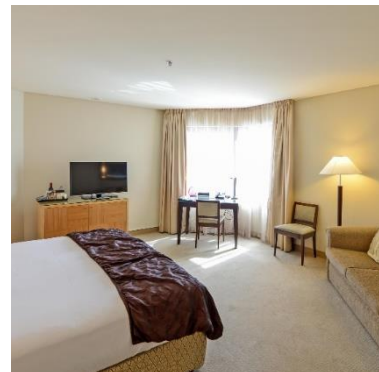

IHG Rewards Club Members: Eligible to receive member points during stay.

King Superior Room

Spacious King bed room featuring convenience and luxury.

\$280 per night (room only)

G-I-N & JBI 2019 Accommodation Webpage

IHG Rewards Club Members: Eligible to receive member points during stay.

Standard Room

Smart, modern and comfortable Queen Rooms.

\$165 per night (room only & complimentary Wi-Fi)

G-I-N & JBI 2019 Accommodation Webpage

One Bedroom Apartment

Spacious apartment with comfortable living area and access to the building facilities.

\$215 per night (room only)

G-I-N & JBI 2019 Accommodation Webpage

Oaks Horizon

104 North Terrace, Adelaide SA 5000

One Bedroom Deluxe Apartment

Newly refurbished apartments with luxury furnishings and generous separate living area.

\$199 per night (room only)

G-I-N & JBI 2019 Accommodation Webpage

Cancellations

NO ACCOMMODATION PAYMENTS WILL BE REFUNDED ON OR AFTER 25 September 2019.