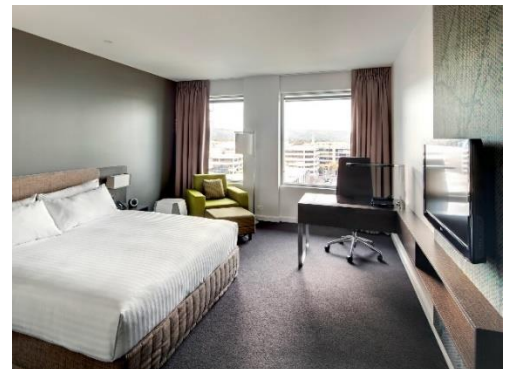

IHG Rewards Club Members: Eligible to receive member points during stay.

King Superior Room

Spacious King bed room featuring convenience and luxury.

\$280 per night (room only)

G-I-N & JBI 2019 Accommodation Webpage

Accor Plus & Le Club Members: Eligible to receive member points during stay.

Superior Room

Comfortable King or Double bed room with Adelaide CBD views.

\$220 per night (room only & complimentary Wi-Fi)

G-I-N & JBI 2019 Accommodation Webpage

IHG Rewards Club Members: Eligible to receive member points during stay.

Standard Room

Smart, modern and comfortable Queen Rooms.

\$165 per night (room only & complimentary Wi-Fi)

G-I-N & JBI 2019 Accommodation Webpage

One Bedroom Deluxe Apartment

Newly refurbished apartments with luxury furnishings and generous separate living area.

\$199 per night (room only)

G-I-N & JBI 2019 Accommodation Webpage

Cancellations

NO ACCOMMODATION PAYMENTS WILL BE REFUNDED ON OR AFTER 25 September 2019.